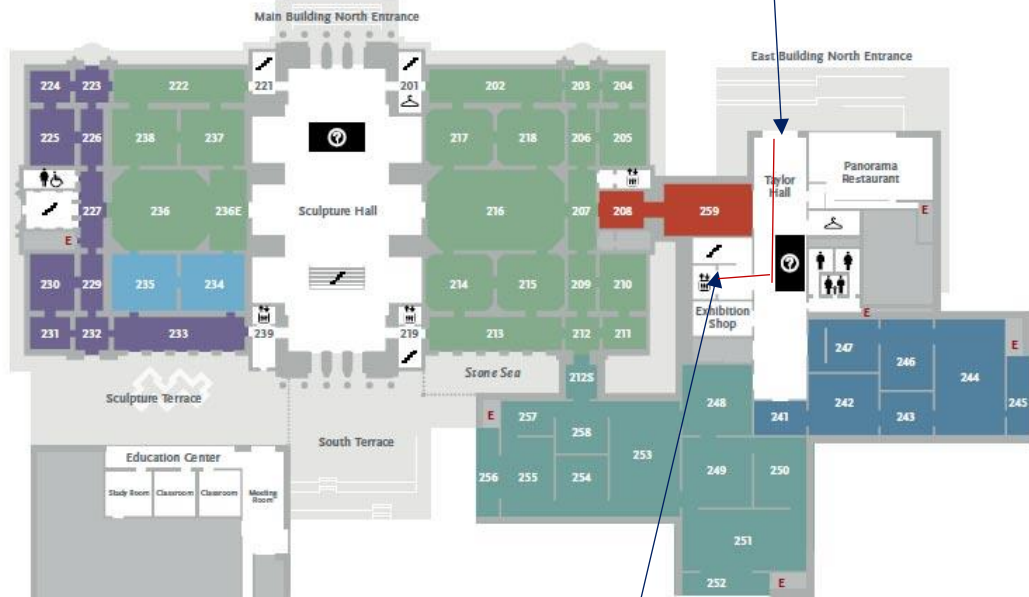

- Parking Garage P1

P1: Elevator from Taylor Hall

Parking Garage

___ Denotes travel path

Presentation in Auditorium

Front Door: Optional Guest Entrance

Level 2

Main Building

- European Art
- Art of Asia
- Ancient Art
- Prints, Drawings, & Photographs

East Building

- Contemporary Art
- Main Exhibition
- Panorama Restaurant

South Building

Elevator to P1

Guest enter the parking garage from Fine Arts Drive and park in one of the 3 levels or enter Taylor Hall entrance. Take elevator to P1. Travel through the concourse down past the Café and gift shop. Registration will be in front of the gift shop.

Armstrong Teasdale 1/25/17 @ Saint Louis Art Museum

Parking Garage Entrance

Taylor Hall entrance

Surface Lot Parking